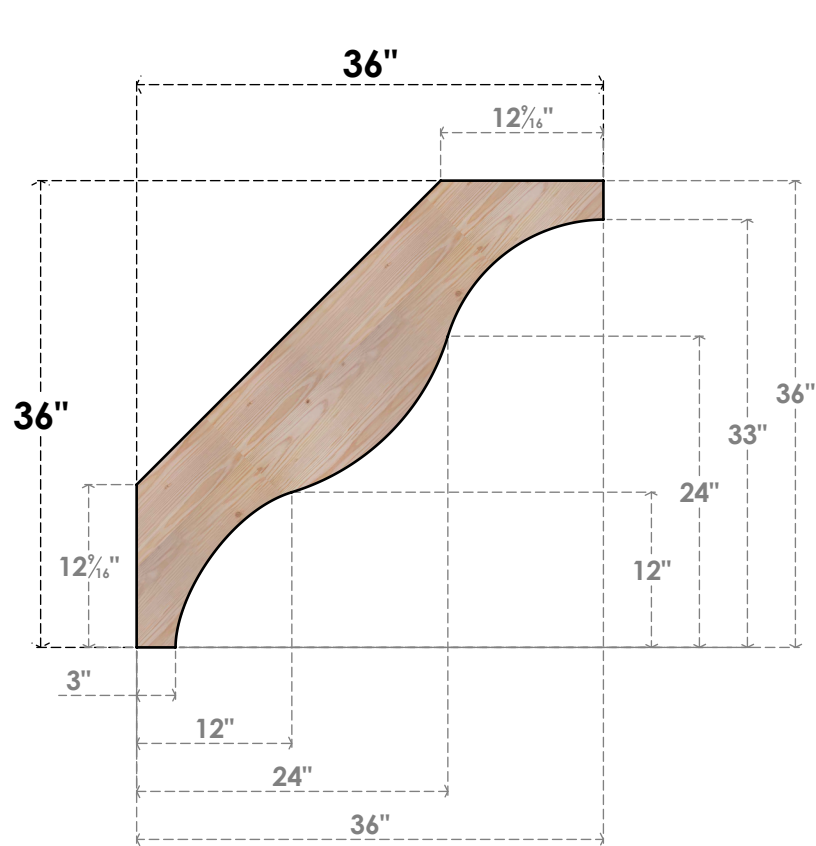

BRC04X36X36FST00SDF

3 1/2"W X 36"D X 36"H FUNSTON SMOOTH BRACE, DOUGLAS FIR

SIDE

FRONT

EKENA MILLWORK
 2300 WEST MAIN ST.
 CLARKSVILLE, TX 75426
 TOLL FREE: 866-607-0453
 WWW.EKENAMILLWORK.COM

NOTES

1. INSTALLATION TO BE COMPLETED IN ACCORDANCE WITH MANUFACTURER'S SPECIFICATIONS.
2. DRAWING MAY NOT BE TO SCALE
3. THIS DRAWING IS INTENDED FOR DESIGN AND PLANNING PURPOSES ONLY.
4. ALL INFORMATION CONTAINED HEREIN WAS CURRENT AT THE TIME OF DEVELOPMENT BUT MUST BE REVIEWED AND APPROVED BY THE PRODUCT MANUFACTURER TO BE CONSIDERED ACCURATE.
5. PRODUCTS ARE NOT KILN DRIED. THIS ITEM IS UNIQUE AND WILL CONTAIN THE NATURAL VARIATIONS THAT THE WOOD SPECIES OFFERS. THIS MAY RESULT IN VARIATIONS UP TO 1/4"