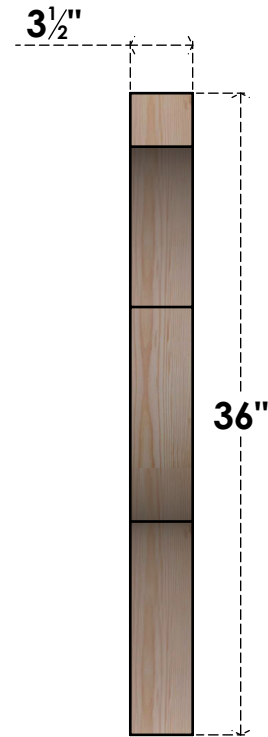

BRC04X36X36FST00SDF

3 1/2"W X 36"D X 36"H FUNSTON SMOOTH BRACE, DOUGLAS FIR

SIDE

FRONT

EKENA MILLWORK
 2300 WEST MAIN ST.
 CLARKSVILLE, TX 75426
 TOLL FREE: 866-607-0453
 WWW.EKENAMILLWORK.COM

NOTES

1. INSTALLATION TO BE COMPLETED IN ACCORDANCE WITH MANUFACTURER'S SPECIFICATIONS.
2. DRAWING MAY NOT BE TO SCALE
3. THIS DRAWING IS INTENDED FOR DESIGN AND PLANNING PURPOSES ONLY.
4. ALL INFORMATION CONTAINED HEREIN WAS CURRENT AT THE TIME OF DEVELOPMENT BUT MUST BE REVIEWED AND APPROVED BY THE PRODUCT MANUFACTURER TO BE CONSIDERED ACCURATE.
5. PRODUCTS ARE NOT KILN DRIED. THIS ITEM IS UNIQUE AND WILL CONTAIN THE NATURAL VARIATIONS THAT THE WOOD SPECIES OFFERS. THIS MAY RESULT IN VARIATIONS UP TO 1/4"